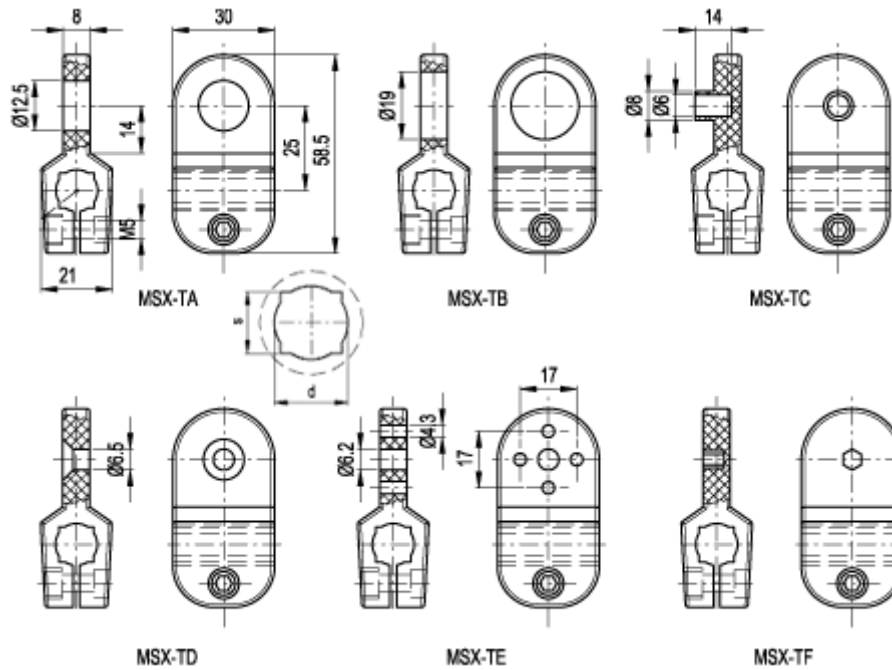

Article number: 2310440133

Description: E+G MSX Device clamp  
MSX.56-TA-12-14

## Measures

d	= 14
Rotation resistance	= 5
s	= 12
Torque (N m)	= 1100
Type	= MSX.56-TA-12-14